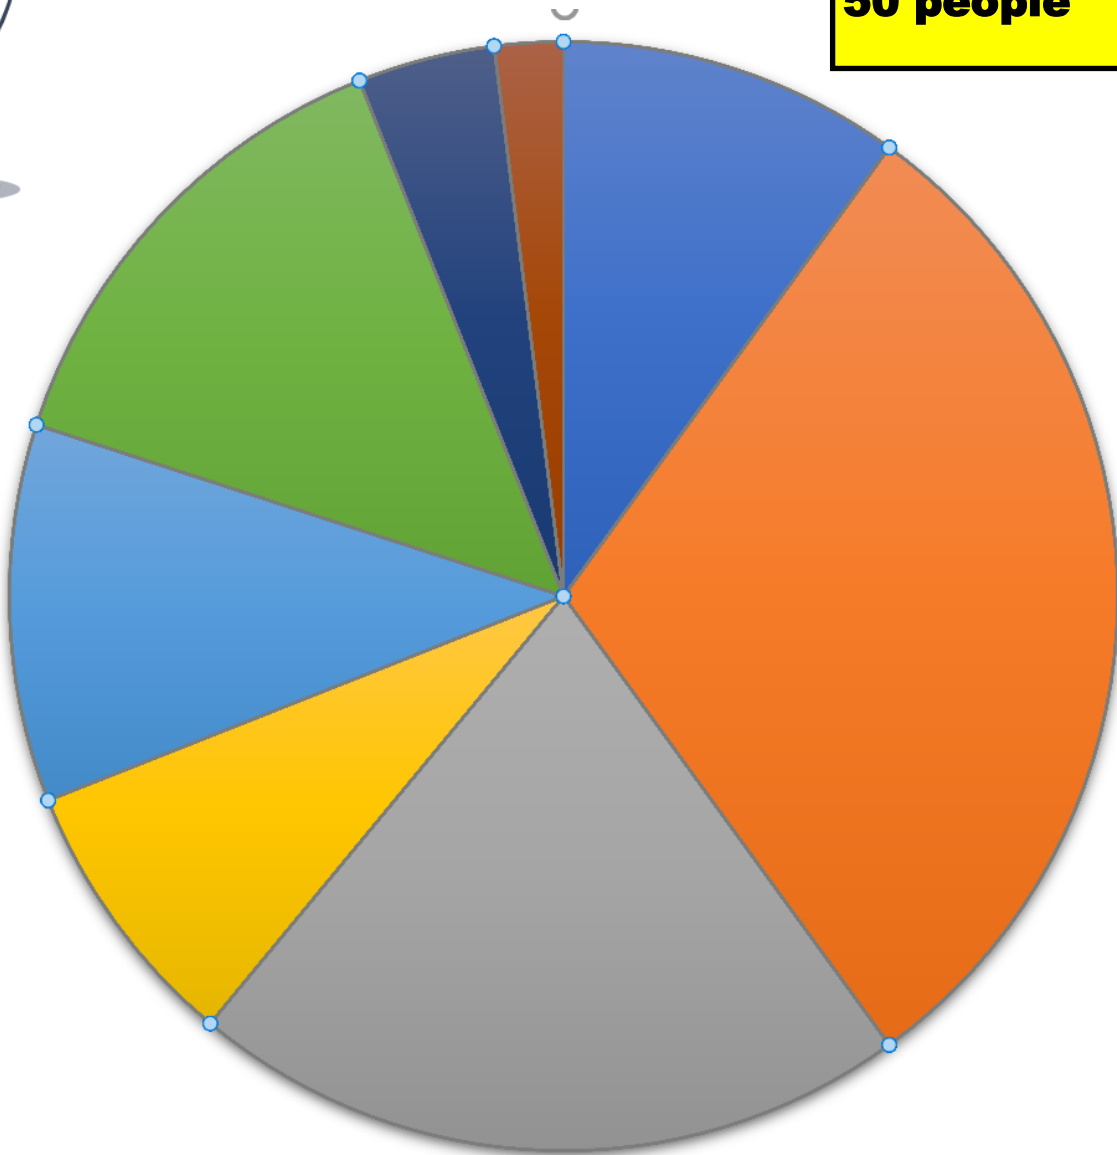

A bar chart to show _____

A bar chart to show _____

A pie chart to show _____

Number surveyed:

A large, empty yellow rounded rectangle with a black border, intended for the student to write their survey results or a legend.

Pie Chart example

A pie chart to show favourite food

**Number surveyed:
50 people**

Code:

■ Pies ■ Salad ■ Curry ■ Burgers

■ Pasta ■ Pizza ■ Soup ■ Roast